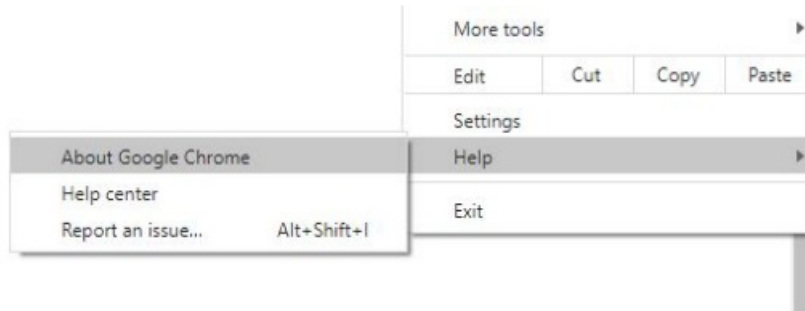

How to Update Google Chrome

Last Modified on 09/25/2024 1:34 pm EDT

How to check your version of Google Chrome

1. Click the three dots in the top right corner of the browser.

2. Select help and then click about Google Chrome.